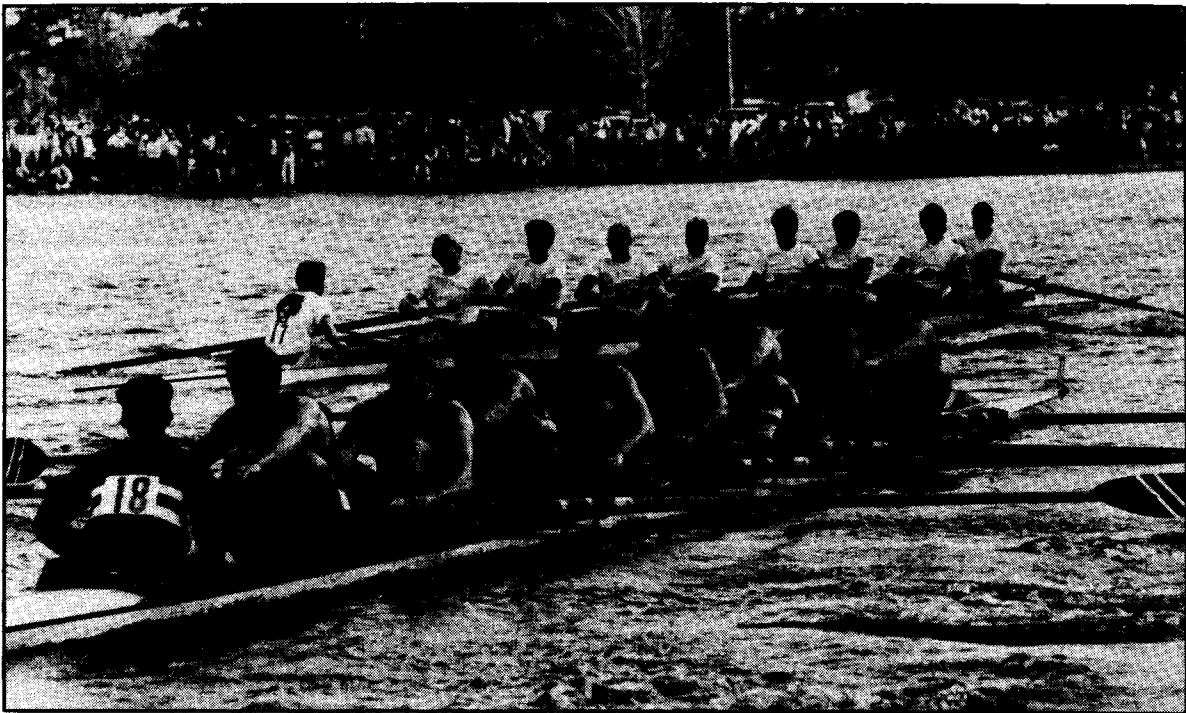

The
Head-of-the-Charles®
Regatta

©M.L. Thomas 1984

RESULTS

Sunday, October 21, 1984
America's Fall Rowing Festival

EVENT 1
MEN'S VETERAN SINGLES
Mowatt Trophy
(50 points)

Table with 3 columns: Place/Contestant, Bow, Time. Lists 41 entries for Men's Veteran Singles.