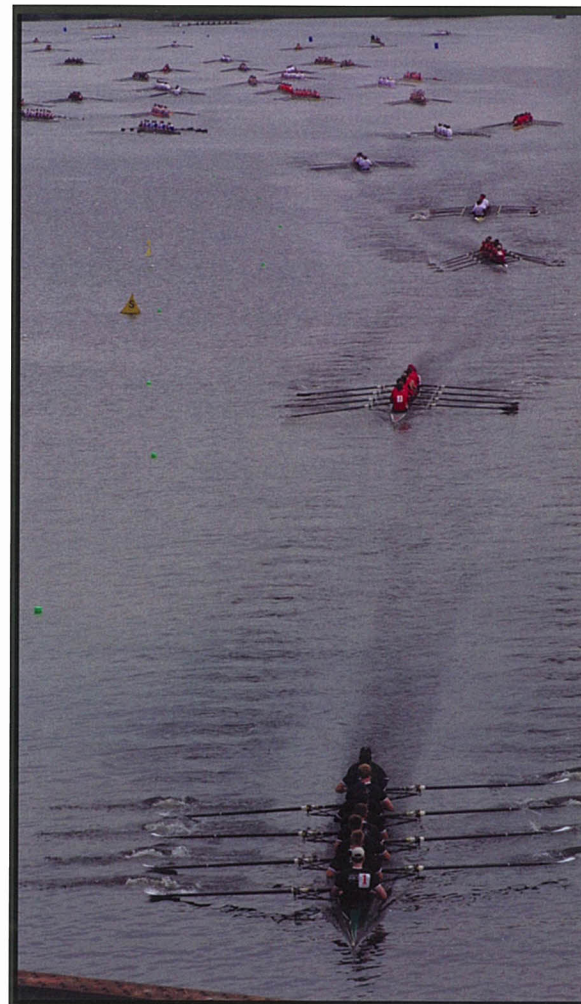

© Amy Wilton

15M. MASTER MEN'S FOURS

SUNDAY 10:55 AM

COURSE RECORD/TALBOT CUP
BELFAST ROWING CLUB, IRELAND
17:03.38 (1997)

1	1980 Rowing Club	MA	7	Riverside Boat Club	MA	13	Western Reserve Rowing Assn.	OH
2	Wilmington Rowing Center	DE	8	Long Beach Rowing Assn.	CA	14	Mount Holyoke Community Rowing	MA
3	Bulldog Rowing Club	NJ	9	Thames River Sculls	CT	15	Mohawk River Boat Club	NY
4	Palm Beach Rowing Assn.	FL	10	Duxbury Boat Club	MA	16	Florida Athletic Club	FL
5	Cambridge Boat Club	MA	11	Greater Columbus Rowing Assn.	OH	17	Maastrichtsche Watersport Club	NED
6	Rocky Mountain Rowing Club	CO	12	Kent Mitchell Rowing Club	CA	18	Swan Creek Rowing Club	PA