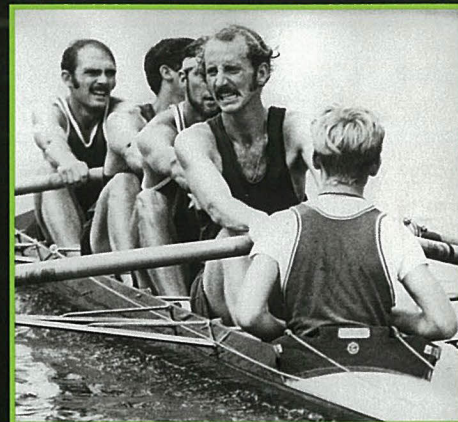

Instant Effort

We're pulling for you.

 **Polaroid**

HEAD OF THE CHARLES®

40
YEARS

OCTOBER 23 & 24, 2004