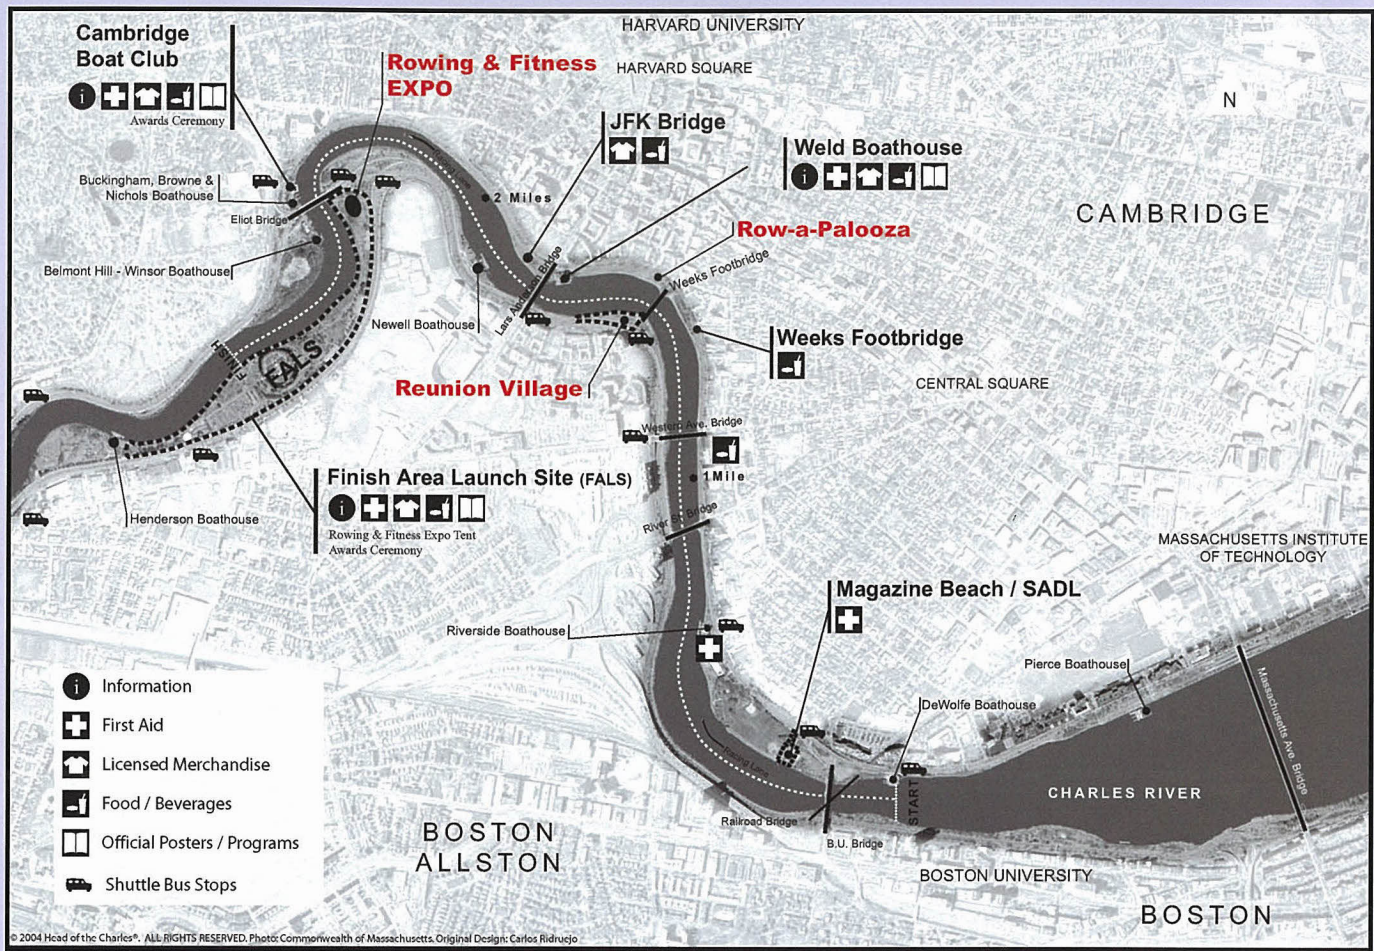

VENUES

FINISH LINE (FALS)

HOCR First Aid
HOCR Licensed Merchandise
HOCR Sales & Information
Elite Rowing/Filippi
J L Design Enterprises, Inc.
Kon-Ar
RegattaSport
Tavern On The Charles
WaterRower Inc.
WODS

EXPO BOAT BUILDERS

Alden Rowing Shells
Durham Boat Company, Inc
Echo Rowing
Empacher
FluidDesign
Hudson Boatworks
Resolute Racing Shells
Vespoli USA
WinTech Racing

ROWING & FITNESS EXPO (FALS)

Active Tools Ltd.
Approach Clothing Co.
The Art of Rowing
BackSplash

Boathouse Sports
Calm Waters Rowing
CK Bradley
Claire V
Community Wisp
Concept 2
Connect-A-Dock
Craftsbury Sculling Center
Croker USA
Delta Air Lines
Dunkin' Donuts
FCO. Otero Rowing Jewlery
FISA
World Rowing Masters Regatta
2005 Strathclyde Park, Scotland
Gay + Lesbian Rowing Federation
Hammerswing
HDO Sport
HOCR Awards Ceremony
HOCR First Aid
HOCR Information
HOCR Licensed Merchandise
HOCR Results Distribution
HOCR Sales
J L Design Enterprises, Inc.
Lays Kettle Potato Chips
Maax, Inc.
Masters Rowing Association

MBNA
Mohegan Sun
Nautica-Watches
Nielsen-Kellerman Co.
Polaroid
POM Wonderful
Potomac Rowing
Power Athletics Inc.
RegattaSport
Ritter Sport
Row As One Institute, Inc.
Row Sense, Inc.
Row Works / Burnham
Rowing News
Rubini Jewelers, Inc.
Sew Sporty
Southbay
Subaru of America
Susan Towner Totes
Suunto USA
Talic, Inc.
Ultimate Balance, Inc.
US Marines
US Rowing Association
Val's Customized Action Wear
WBZ AM

ROWING & FITNESS EXPO (FALS) - OUTDOORS

Bank of America BOA ATM
HOCR Registration
HOCR Weigh-in
Sport Graphics, Inc.

CAMBRIDGE BOAT CLUB

HOCR Charity Program
HOCR Directors' Hospitality
HOCR First Aid
HOCR Hospitality
HOCR Information
HOCR Licensed Merchandise
HOCR Press - Media Center
HOCR Results Distribution
HOCR Sales
WBNW

WELD BOATHOUSE

(continued next page)

Acqua di Gio
AMEX Financial Advisors
Cape Cod Potato Chips
Delta Air Lines
HOCR First Aid
HOCR Info
HOCR Licensed Merchandise