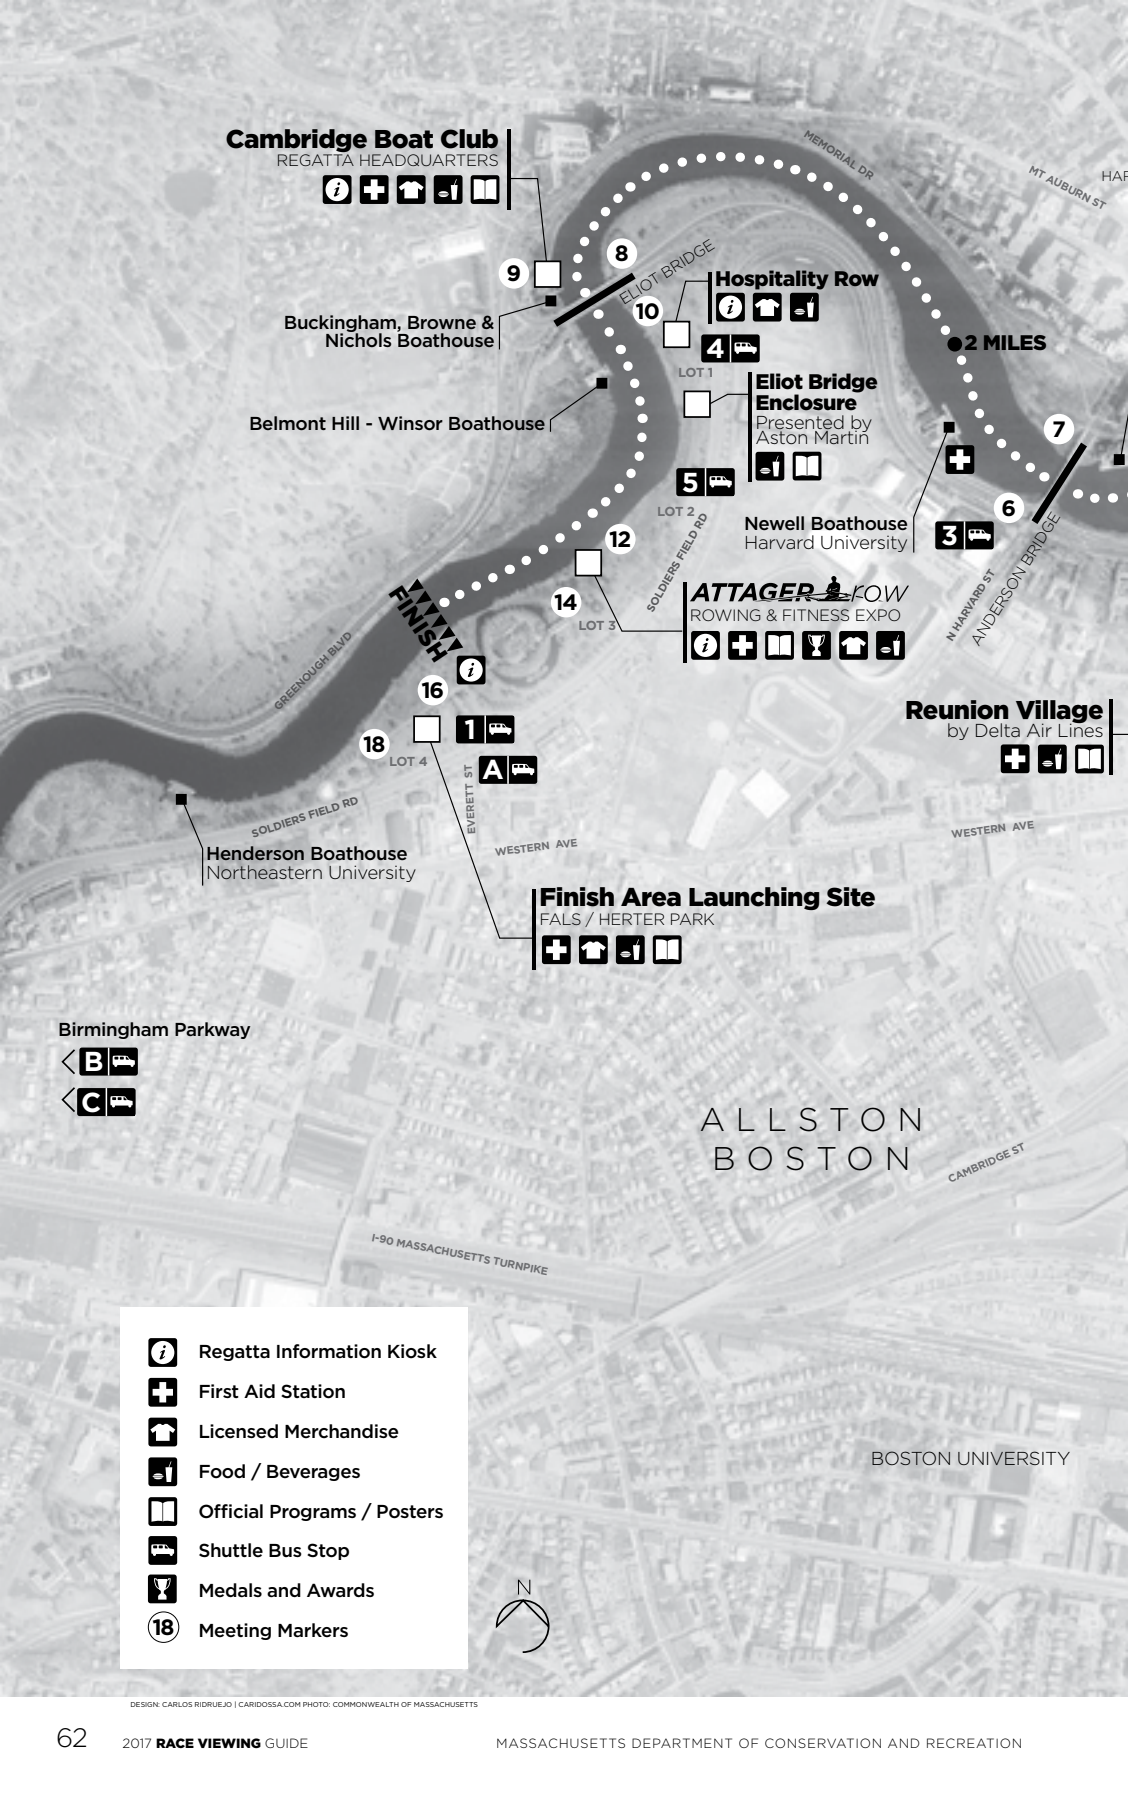

Cambridge Boat Club
REGATTA HEADQUARTERS

Buckingham, Browne & Nichols Boathouse

Belmont Hill - Winsor Boathouse

Henderson Boathouse
Northeastern University

Hospitality Row

Eliot Bridge Enclosure

Presented by
Aston Martin